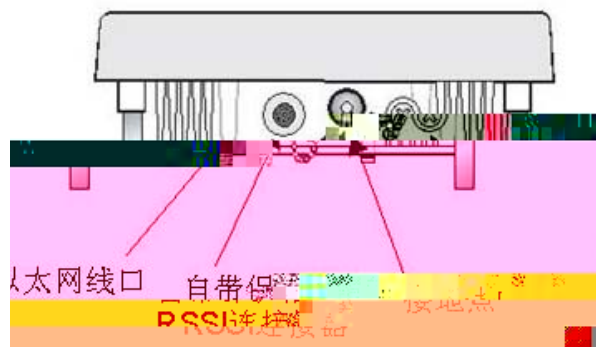

50

8 DIN

RJ-45

UTP

2.2

MP-620