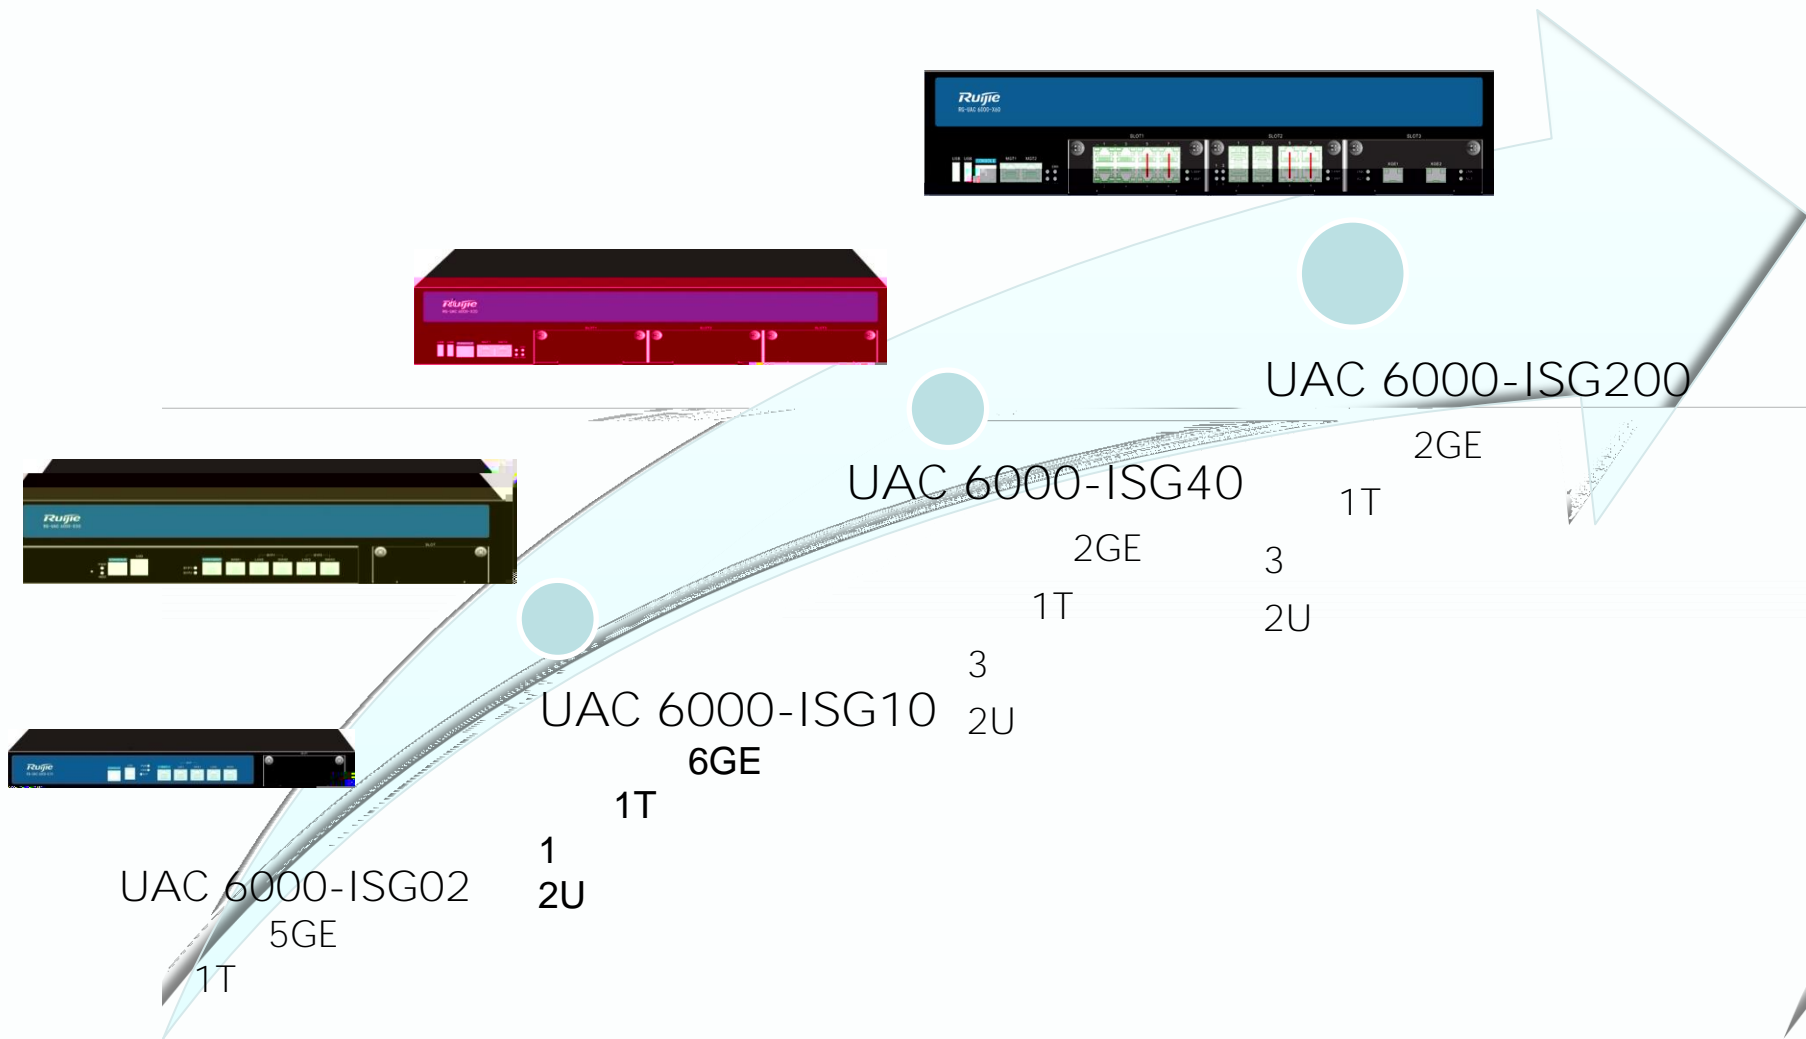

# ISG

# UAC 6000-ISG02

Console RJ45

USB BIOS

PWR power  
bypass

HDD

BYP

5 MGT E10

IP

LAN1 <-

>WAN1 bypass LAN2 <-> WAN2

# UAC 6000-ISG10

PWR power

HDD

Console RJ45

USB BIOS

BYP1 BYP2 bypass

6 LAN1\MGT

IP  
bypass