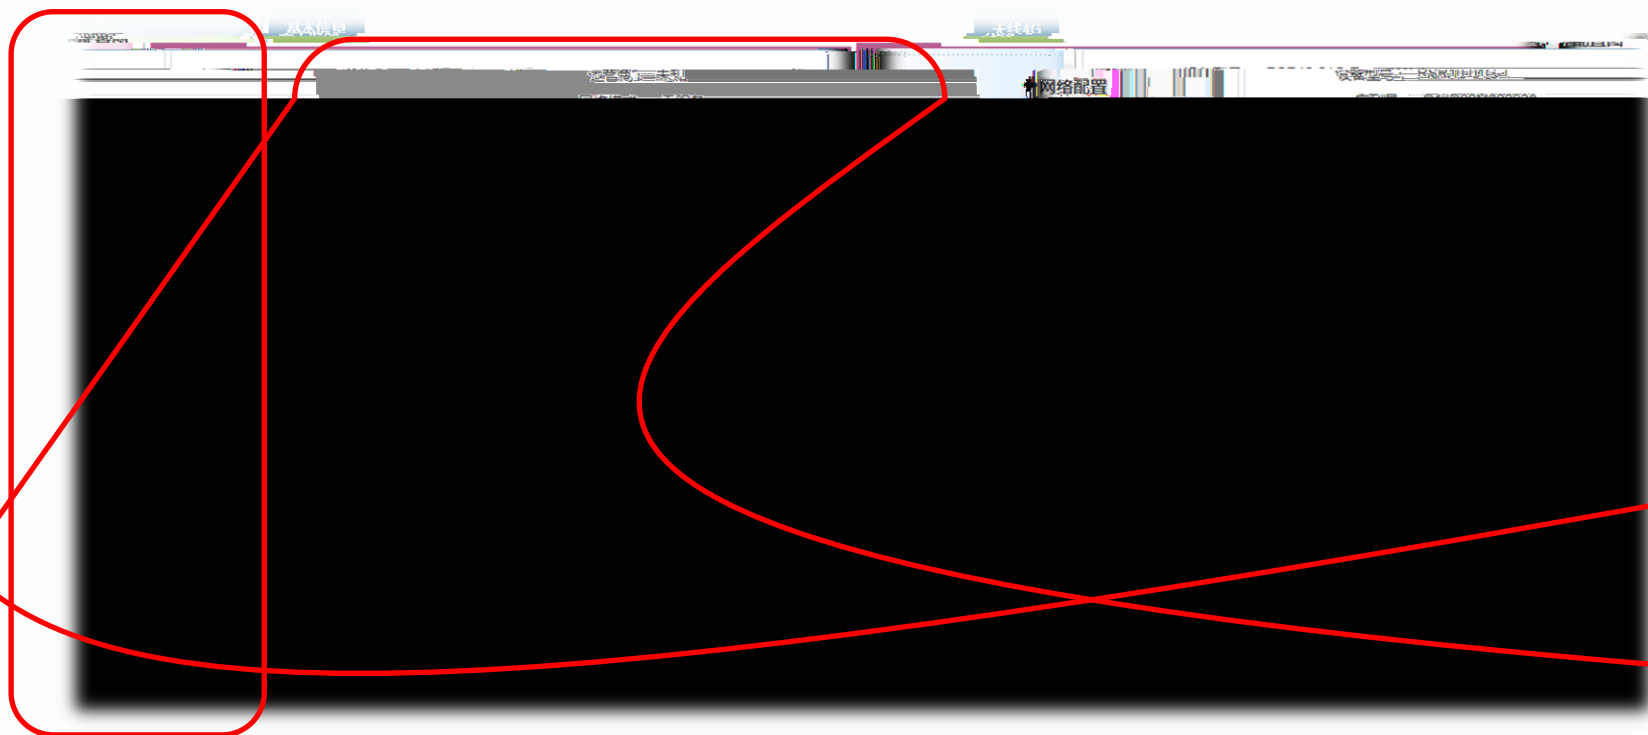

WEB

WEB

PHOTO

www.maffa.com.cn

MANUAL PERSONAL SPERNA-001