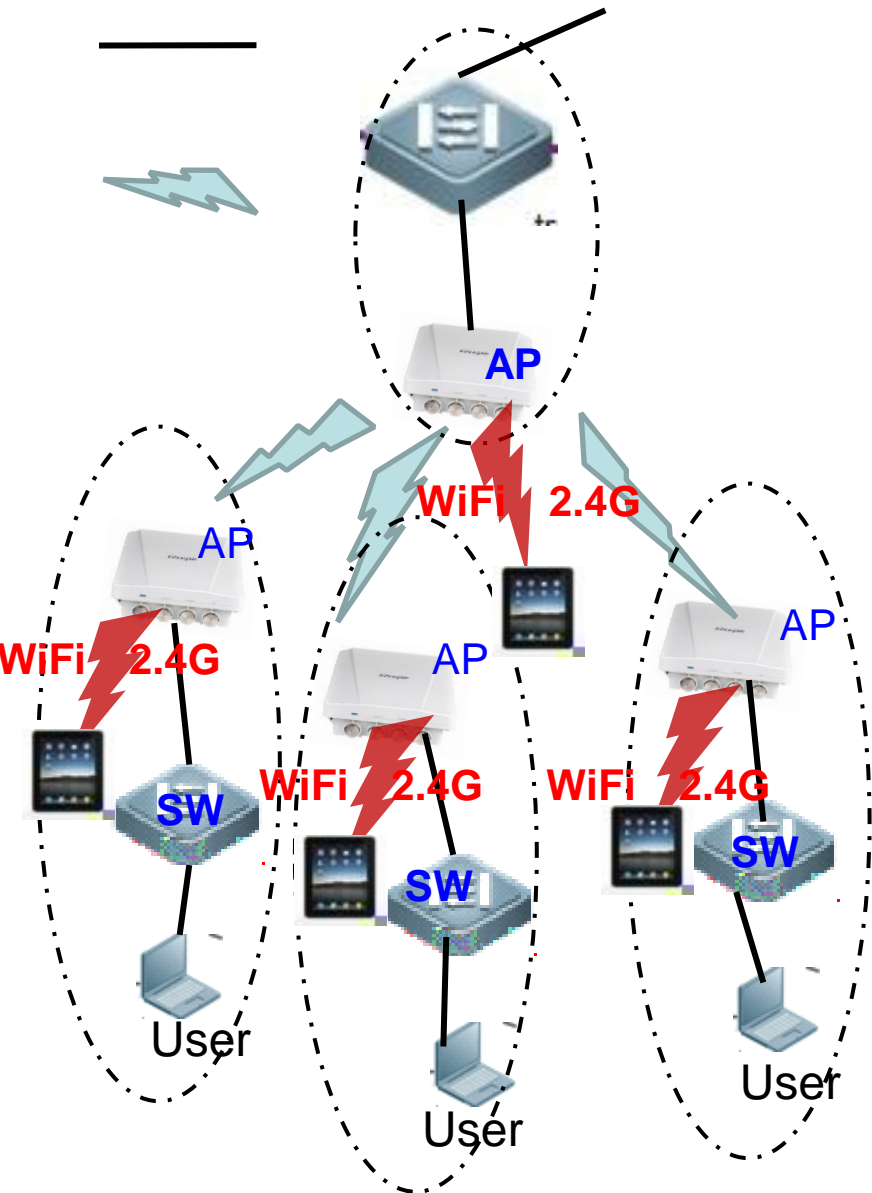

---WDS 1

- ✓
- ✓ AP630 MR620
- ✓ 1 AP630
- ✓ 1 AP630(IDA&IODA) 1 4
- ✓ AP630(CD&CE) 1 16
- ✓ 1 10
- ✓ 5G 2.4G +
- ✓ -70db RSSI 25
- ✓ 1 150
- ✓ 200
- ✓ 1