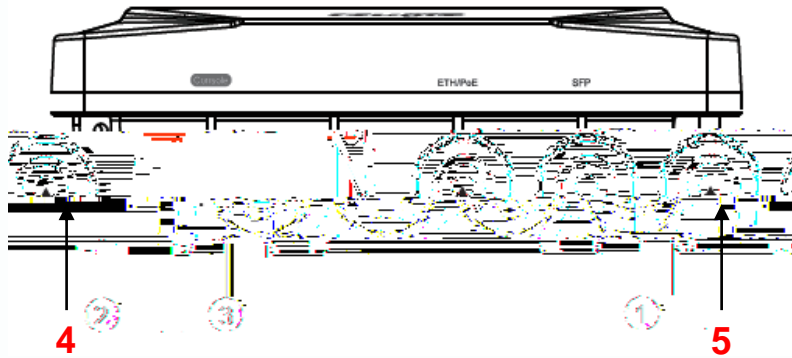

AP630(CD)

- 1 Console RJ-45
- 2 10/100/1000Base-T
ETH1 /PoE IN RJ-45
- 3 ETH1 SFP

➤ AP630(CD)

AP630(CE)

- 1 Console RJ-45
- 2 10/100/1000Base-T
ETH1 /PoE IN RJ-45
- 3 ETH1

AP630-C

1 Console RJ-45

2 10/100/1000Base-T
ETH1 /PoE IN RJ-45