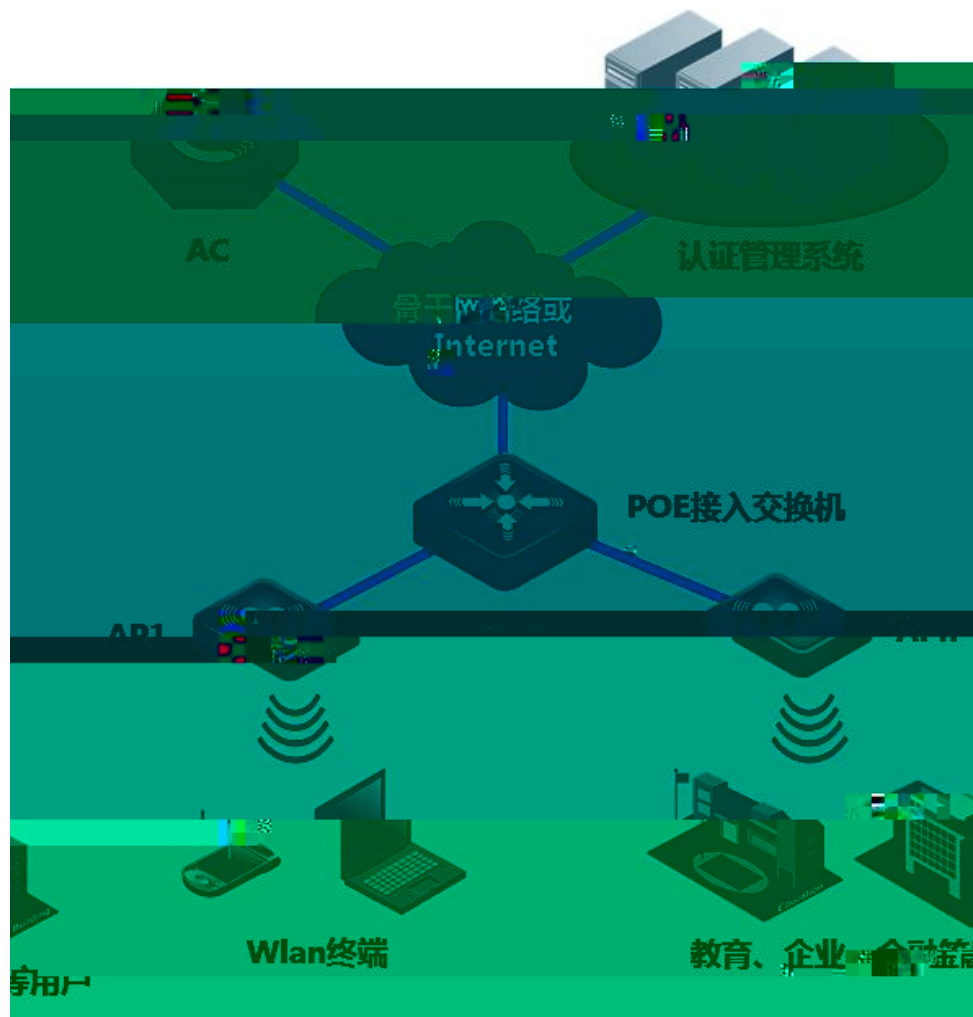

# 目录 Contents

1

2

3

—	AP	/	
3Hz	AP	uboot	
—	AP		
3Hz	AP	Link down	
—	AP	CAPWAP	
3Hz	AP		
—	AP	CAPWAP	
3Hz	AP	CAPWAP	
3Hz 2 2	AP		