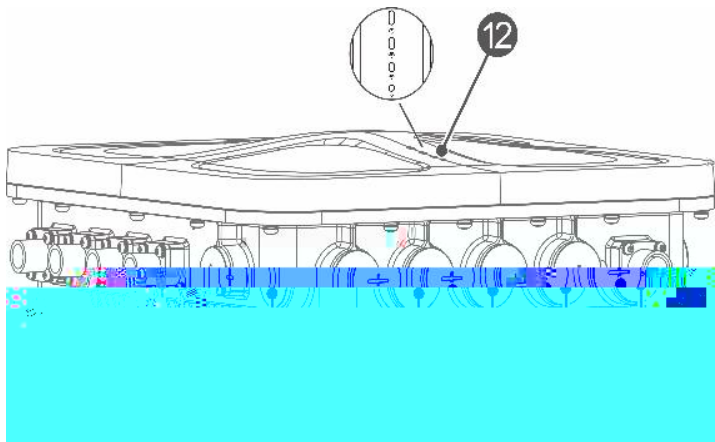

1		M16
2	LAN1/HPoE	IEEE802.3af 802.3at802.3btPoE
3	LAN2/IoT	
4	LAN3/SFP+	10G
5	LAN4/SFP+	10G
6	Console	Console
7		IP68
8		
9	5G	5G
10	2.4G	2.4G
11	5G	5G
12