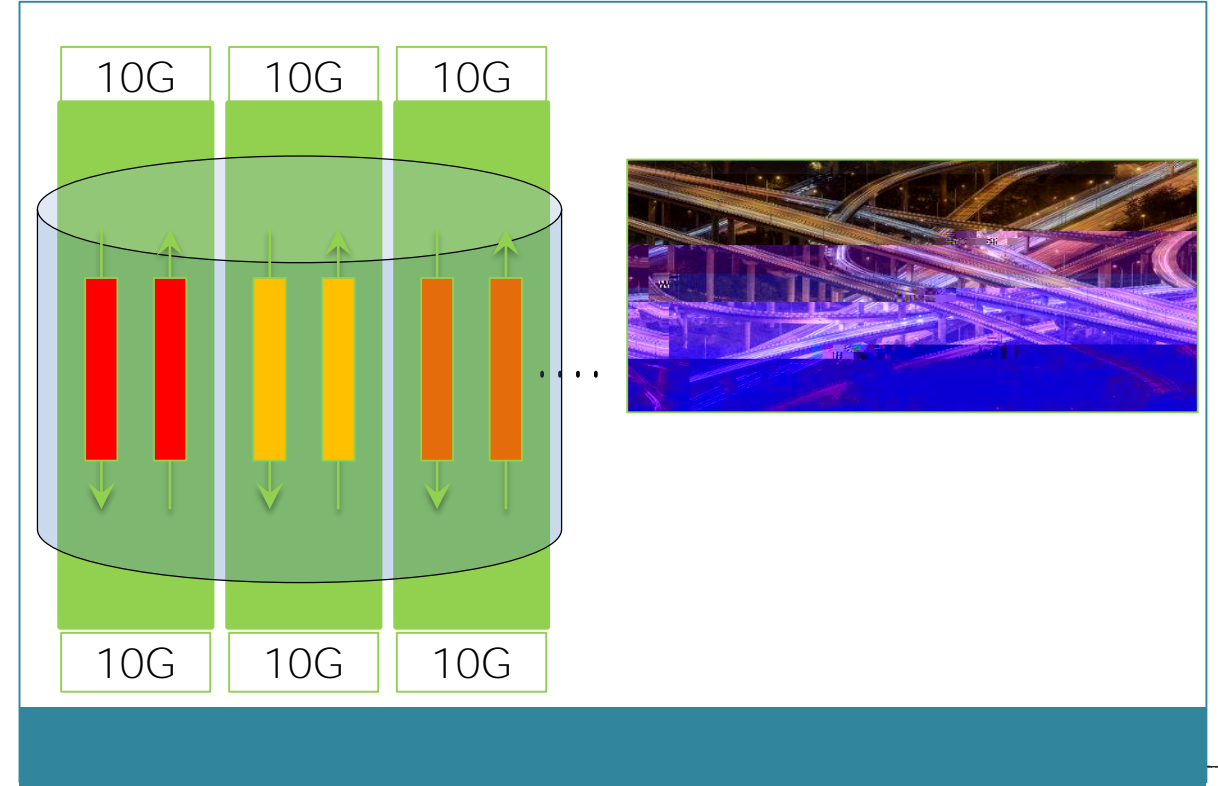

MUX/DEMUX

MUX/DEMUX

WDM

POL

(TDM)

TDM

WDM